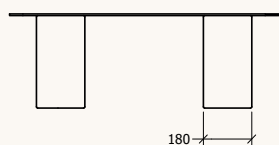

ASSEMBLY

Assembly required.

WARRANTY

12 Months.

MEASUREMENTS	Dimension	1000W x 1000D x 350H mm
MATERIALS	Base	Stainless Steel
	Top	Glass
COLOUR	01	Chrome
	02	Clear
SKU		231032290GLSST