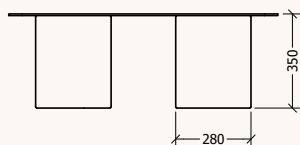

ASSEMBLY

Assembly required.

WARRANTY

12 Months.

MEASUREMENTS	Dimension	1000W x 1000D x 350H mm
MATERIALS	Base	Stainless Steel
	Top	Glass
COLOUR	01	Chrome
	02	Clear
SKU		231032290GLSST