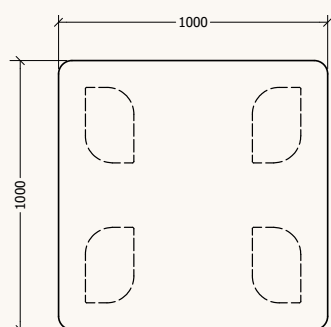

ASSEMBLY

Assembly required.

WARRANTY

12 Months.

MEASUREMENTS	Dimension	1000W x 1000D x 350H mm
MATERIALS	Base	Stainless Steel
	Top	Glass
COLOUR	01	Chrome
	02	Clear
SKU		231032290GLSST