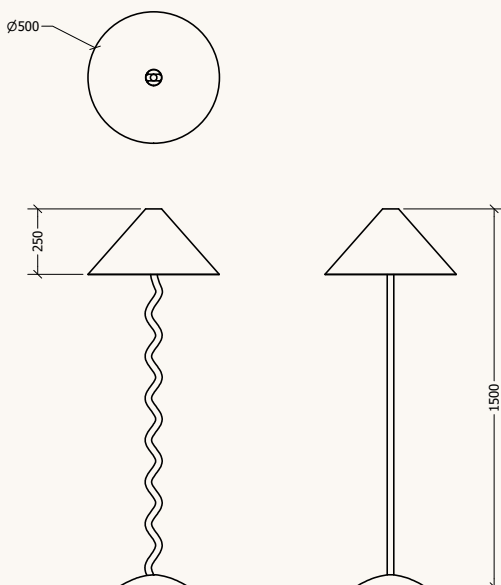

Percy Floor Lamp.

Our Percy Floor Lamp is a timeless statement piece with soft organic curves. This lamp effortlessly blends with minimalistic spaces, showcasing its contemporary feel. Naturally paired with our luxurious linen shade, this floor lamp has a sophisticated curved frame fit for any home.

FEATURES & FINISHES

Made from black powdercoated metal with a linen shade.

ASSEMBLY

No assembly required.

WARRANTY

12 months warranty.

MEASUREMENTS	Dimension	500 x 1500 mm
	Weight	3.1 kg
MATERIALS	Base	Metal
	Shade	Linen
COLOUR	01	Black
SKU		210816214BLKFL