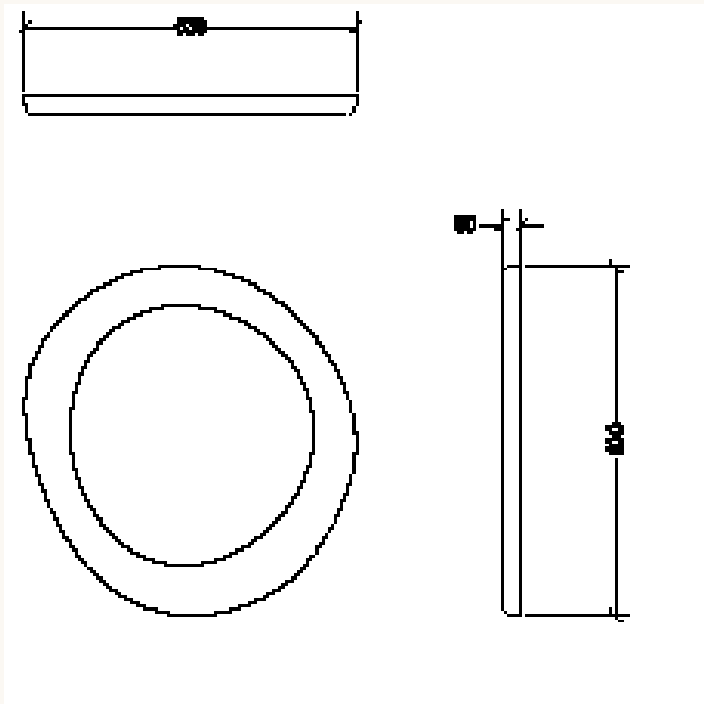

FEATURES & FINISHES

Molly is made from solid American Oak with a walnut oil finish.

ASSEMBLY

Wall fixings are not supplied with this Mirror as it will depend on your wall type. If you wish to hang your Molly mirror we suggest using a professional due to its weight.

WARRANTY

12 Months

MEASUREMENTS	Dimension	630W x 80D x 800H mm
	Weight	12kg
MATERIALS	Main / Base	American Oak
COLOUR	01	Walnut
SKU		230914287WALS