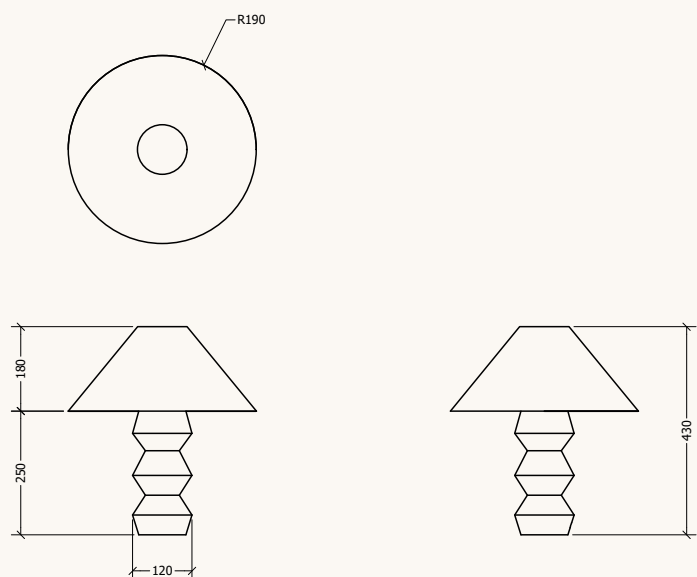

FEATURES & FINISHES

Made from 100% Terracotta with a raw or white finish.

ASSEMBLY

Assembly required.

WARRANTY

12 months warranty.

MEASUREMENTS	Dimension	370 x 370 x 430 mm
	Weight	1.69 kg
MATERIALS	Base	Terracotta
	Shade	Linen
COLOUR	01	White
FITTING	Light Fitting	B22
	Voltage	240V
	Bulb Type	B22
SKU		210416194WH TTL