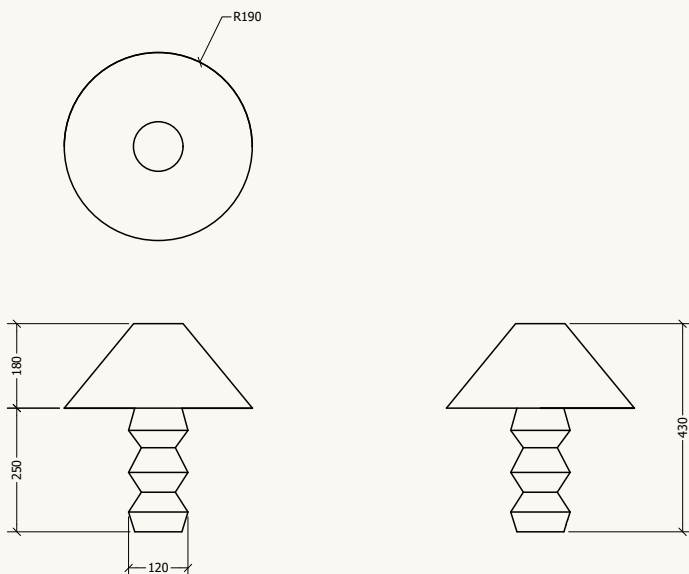

FEATURES & FINISHES

Made from 100% Terracotta with a raw or white finish.

ASSEMBLY

Assembly required.

WARRANTY

12 months warranty.

MEASUREMENTS	Dimension	370 x 370 x 430 mm
	Weight	1.69 kg
MATERIALS	Base	Terracotta
	Shade	Linen
COLOUR	01	Raw
FITTING	Light Fitting	B22
	Voltage	240V
	Bulb Type	B22
SKU	210416194TERTL	