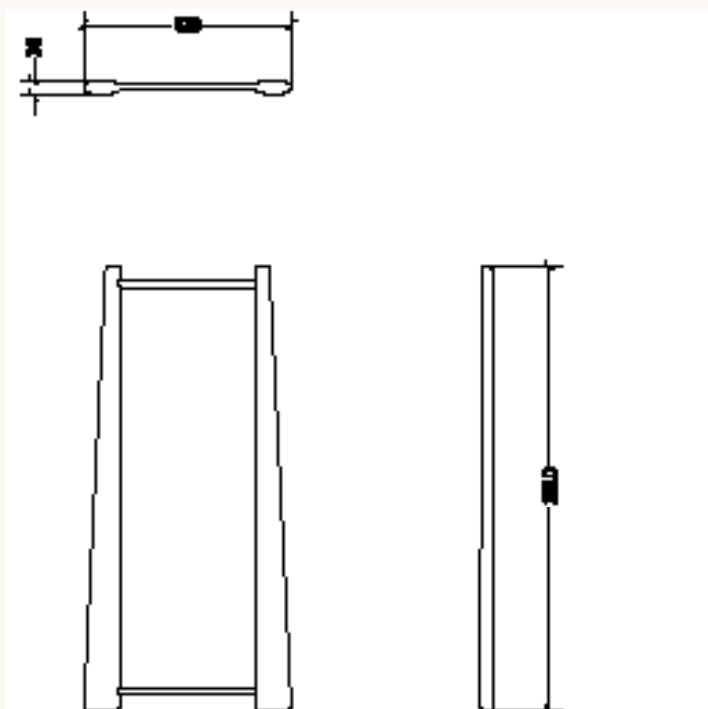

FEATURES & FINISHES

Made from solid American Oak with a Walnut oil finish.

ASSEMBLY

No assembly required. We do not recommend hanging this mirror due to its weight, if you choose to do so you should consult a professional. If you have children we recommend using anti-tip straps to secure the mirror to your wall.

WARRANTY

12 months

MEASUREMENTS	Dimension	82W x 3.5D x 182H mm
	Weight	50kg
MATERIALS	Main / Base	American Oak
COLOUR	01	Walnut
SKU		230914286WALL